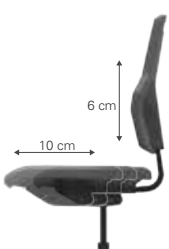

Score At Work **Blend**

Options Score At Work, Mix & Match

Seat and backrest options:

All Bicolor, Blend and PU models can be assembled with a choice between a low or a high backrest. The ergonomic shaped backrest guarantees free movement for arms and shoulders. PU models are only available in one seat size – Bicolor and Blend models are available with a choice between a standard seat or a wide seat.

Score At Work PU

Available in the following colours:

Score At Work Bicolor

Available in the following colours:

Score At Work Blend

Contact

Fixed seat angle and permanent back contact, adjustable backrest counter pressure. 4 Lockable positions.

Synchromatic

Synchronized adjustable backrest and seat, automatic backrest counter pressure based on body weight with comfort adjustment. 4 Lockable positions.

Flowmatic

Backrest and seat move independently, automatic backrest counter pressure based on body weight with comfort adjustment. 4 Lockable positions.