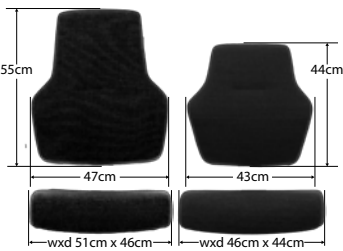

Available in the following colours: