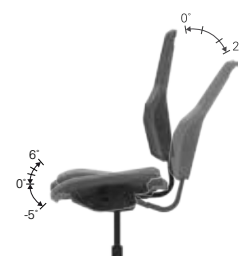

Score At Work **Blend**

Options Score At Work, Mix & Match

Seat and backrest options:

All Bicolor, Blend and PU models can be assembled with a choice between a low or a high backrest. The ergonomic shaped backrest guarantees free movement for arms and shoulders. PU models are only available in one seat size – Bicolor and Blend models are available with a choice between a standard seat or a wide seat.

Score At Work PU

Available in the following colours:

Score At Work Bicolor

Available in the following colours:

Score At Work Blend

Contact

Fixed seat angle and permanent back contact, adjustable backrest counter pressure. 4 Lockable positions.

Synchromatic

Synchronized adjustable backrest and seat, automatic backrest counter pressure based on body weight with comfort adjustment. 4 Lockable positions.

Flowmatic

Backrest and seat move independently, automatic backrest counter pressure based on body weight with comfort adjustment. 4 Lockable positions.

Seat slider

All models standard equipped with 10 cm seat slider and 6 cm height adjustable backrest.

4D armrest

Armrest optional. Synthetic or aluminum armrest, type 4D with soft pad; adjustable height, width, depth and rotation.