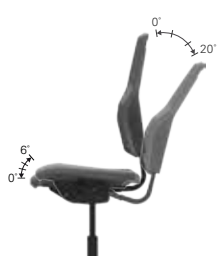

Score At Work **Blend**

Options Score At Work, Mix & Match

Seat and backrest options:

All Bicolor, Blend and PU models can be assembled with a choice between a low or a high backrest. The ergonomic shaped backrest guarantees free movement for arms and shoulders. PU models are only available in one seat size – Bicolor and Blend models are available with a choice between a standard seat or a wide seat.

Score At Work PU

Available in the following colours:

Score At Work Bicolor

Available in the following colours:

Score At Work Blend

Contact

Fixed seat angle and permanent back contact, adjustable backrest counter pressure. 4 Lockable positions.

Synchromatic

Synchronized adjustable backrest and seat, automatic backrest counter pressure based on body weight with comfort adjustment. 4 Lockable positions.

Flowmatic

Backrest and seat move independently, automatic backrest counter pressure based on body weight with comfort adjustment. 4 Lockable positions.

Seat slider

All models standard equipped with 10 cm seat slider and 6 cm height adjustable backrest.

4D armrest

Armrest optional. Synthetic or aluminum armrest, type 4D with soft pad; adjustable height, width, depth and rotation.