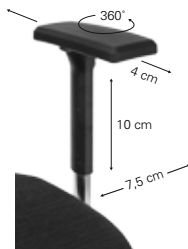

Synchromatic

Synchronized adjustable backrest and seat, automatic backrest counter pressure based on body weight with comfort adjustment. 4 Lockable positions.

Flowmatic

Backrest and seat move independently, automatic backrest counter pressure based on body weight with comfort adjustment. 4 Lockable positions.

Seat slider

All models standard equipped with 10 cm seat slider and 6 cm height adjustable backrest.

4D armrest

Armrest optional. Synthetic or aluminum armrest, type 4D with soft pad; adjustable height, width, depth and rotation.